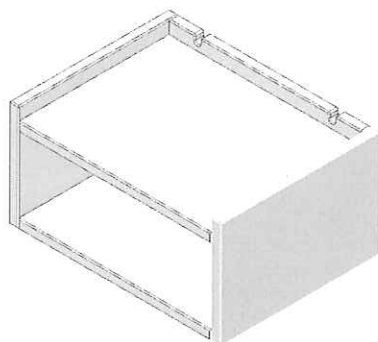

MATHYBYBOLS

Chevet
Nachtkast
Bedside
Madavin

REF. MADAVIN CHEVET

1

Colis 1

6x

8 x 30

8x

8x

1

2X

6x

8 x 30

2

2X

8x