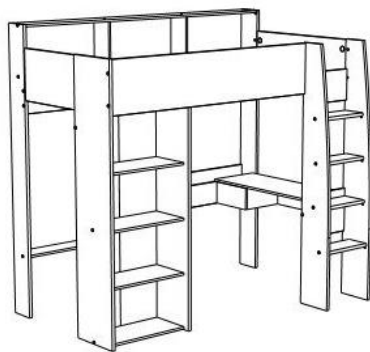

JACKSON OAK

WHITE

The products are made of particleboard, with a thickness of 15 et 22 mm

Drawers are equipped with a roller runner system

KID BEDROOM / Shelter

The SHELTER highsleeper includes :

- One 90x200cm bed accessible via a 4-step ladder
- One bed base, 3 niches and a top shelf
- A spacious shelf
- A desk with 1 drawer
- Bookcase with 3 shelves
- A closet

2400LSUR : L204 x H193 x P132cm;
Weight : 119 kg - Volume : 0,246m3;
Number of packages : 5