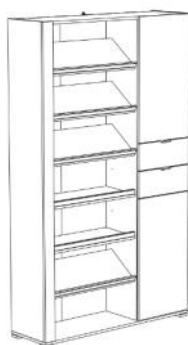

The product are made on particle board, with a thickness of 15 mm

WHITE

BROOKLYN OAK

The trendy and functional **SHOESING** shoe cabinet includes :

- A 2-door shoe cabinet with 2 drawers
- White LEDs included
- 6 open shelves with removable position
- 2 white handles
- 2 shelves inside

8060ARCH : L110 x H184 x
P30; Weight : 55 kg; Number of
packages : 2