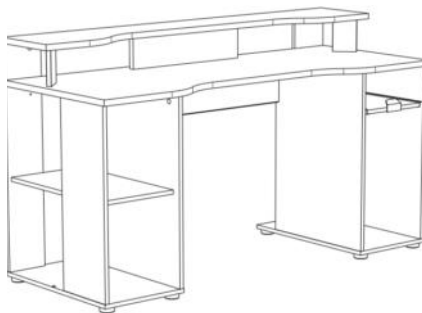

DESK / Level

✦ Create your atmosphere with the LEVEL Led kit desks

✦ This spacious gaming desk has a large surface area of 150 cm in length with a hutch that can accommodate two screens and a sound system to give you total immersion

The products are made of particleboards with a thickness of 15 and 22 mm
The sliding shelf is equipped with a metal roller runner system

BLACK STIPPLE

JAPANESE OAK

WHITE

DESK / Level

The immersive gaming desk LEVEL includes :

- A 150 cm long x 58 cm deep gaming area with a shaped hutch that can accommodate multiple screens and a sound system
- A 70 cm high open storage area under the desk with a mid-height shelf
- A compartment for a central unit
- A sliding shelf with a carbon finish handle ideal for storing controllers or using as a secondary platform
- A LED kit with remote control included

L150 x H90 x P60; Weight : 42 kg - Volume : 0,099m3; Number of packages : 2

6900STAT : Black Stipple

6901STAT : Oak / White