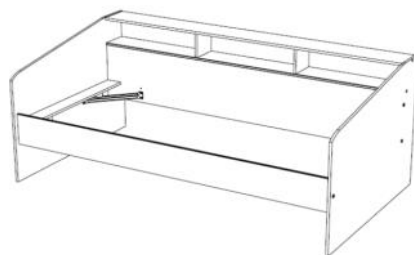

✦ During assembly, Sleep will adapt to your tastes by offering you **White** or **Japanese Oak** niche back panels. The colours of this modern bed with its rounded shapes will look just as good in a girl bedroom as in a boy bedroom.

WHITE

JAPANESE OAK

The products are made in particleboard with a thickness of 15 mm.

KID BEDROOM / Sleep

The **SLEEP** day bed includes :

- A 90x190-200 cm bed
- 3 storage niches with either White or Oak back panels
- Set of 2 drawers available in two colours

2339L290 : L203 x H82 x P113.
Weight : 48 kg - Volume : 0.104m³
Number of packages : 2

L199 x H25 x P53. Weight : 18 kg -
Volume : 0.041m³; Number of
packages : 1

2339TIRO : Japanese Oak
2338TIRO : White