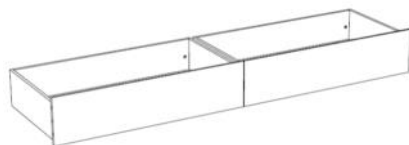

KID BEDROOM / Sleep

✦ The compact, design Sleep day bed has been updated with new, trendy, mixed colours !

✦ No need of bedside table, thanks to its 3 niches and 2m of storage shelf, so you can keep everything within easy reach. To optimise storage without requiring more space in your bedroom, add our option of 2 large drawers under your bed, available in two colours.

✦ During assembly, Sleep will adapt to your tastes by offering you **White** or **Japanese Oak** niche back panels. The colours of this modern bed with its rounded shapes will look just as good in a girl bedroom as in a boy bedroom.

WHITE

JAPANESE OAK

The products are made in particleboard with a thickness of 15 mm.

KID BEDROOM / Sleep

The **SLEEP** day bed includes :

- A 90x190-200 cm bed
- 3 storage niches with either White or Oak back panels
- Set of 2 drawers available in two colours

2339L290 : L203 x H82 x P113.
Weight : 48 kg - Volume : 0.104m³
Number of packages : 2

L199 x H25 x P53. Weight : 18 kg -
Volume : 0.041m³; Number of
packages : 1

2339TIRO : Japanese Oak
2338TIRO : White