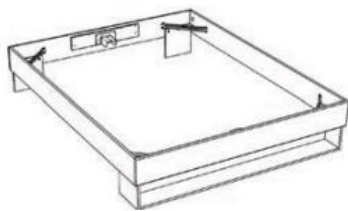

ADULT BEDROOM / Stamp

➤ Designed to accommodate a 160 x 200 bed base, the **Stamp** bed frame will perfectly combine with the headboard of the same name and the **Orion** headboard.

➤ The bed frame has a niche at the front and optional drawers can be added on either side to maximise storage space.

*The products are made of particleboards, with a thickness of 15 and 18 mm
The drawers are equipped with a roller runner system with rollers + shock absorbers*

ARTISAN OAK

ARTISAN OAK

BLACK STIPPLE

WHITE

ADULT BEDROOM / Stamp

The functional and minimalist **STAMP** bed frame includes:

- A bed frame that can accommodate a 160 x 200cm bed base.
- 1 storage niche.
- 1 drawer option of 175 x 51 cm with metal handles

L260 L: 206 x H.: 38 x P. : 164 cm
160 x 200 cm mattress
3122L260 : Artisan Oak / White Home
3121L260 : Artisan Oak / Steam Black

TIRO L: 175 x H.: 18 x P. : 51 cm
3121TIRO : Black
3122TIRO : Artisan Oak