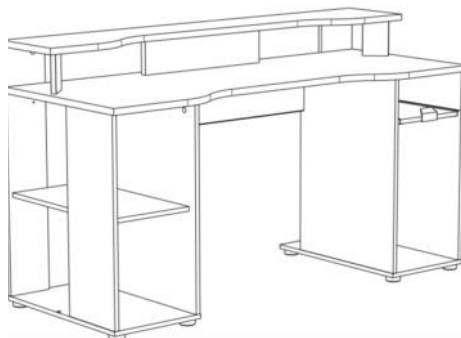

DESK / Level

Awaken the player in you !

✦ This spacious gaming desk has a large surface area of 150 cm in length with a hutch that can accommodate two screens and a sound system to give you total immersion

✦ This desk is also equipped with a compartment for a central unit, a sliding shelf with carbon finish handle and an open storage space under the desk

✦ Recreate the atmosphere of the greatest competitions with the LED kit with remote control included

The products are made of particleboards with a thickness of 15 and 22 mm
The sliding shelf is equipped with a metal roller runner system

DESK / Level

The immersive gaming desk **LEVEL** includes :

- A 150 cm long x 58 cm deep gaming area with a shaped hutch that can accommodate multiple screens and a sound system
- A 70 cm high open storage area under the desk with a mid-height shelf
- A compartment for a central unit
- A sliding shelf with a carbon finish handle ideal for storing controllers or using as a secondary platform
- A LED kit with remote control included

6900STAT : L150 x H90 x D60
Weight : 42 kg - Volume : 0,099m3
Number of packages : 2