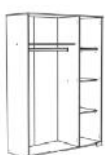

ADULT BEDROOM / Ekko

✦ A **complete range** including a bed, a headboard with 4 side storage compartments, a bedside table with one drawer, a 6-drawer chest of drawers, a 3-door wardrobe and a curtain wardrobe

*The products are made of chipboard, with a thickness of 15mm
The drawers are equipped with a ball bearing runner system*

BROOKLYN OAK

ADULT BEDROOM / Ekko

The trendy **EKKO** bedroom includes :

- One bed available in 140x190 cm or 160x200 cm with the possibility of adding drawers on option
- A 3-door wardrobe + A second curtain wardrobe with 4 drawers
- A chest of drawers with 6 drawers
- A headboard with 4 lateral storage compartments and an other storage space with 2 sliding doors above
- A bedside table with 1 drawer

3782L140 : L150 x H71 x D193
Weight : 25 kg - Volume : 0,050m3

3782TIRO : L189 x H22 x D51
Weight : 13 kg - Volume : 0,029m3

3782L260 : L170 x H71 x D206
Weight : 30 kg - Volume : 0,076m3

3782ENVI : L170 x H101x D32
Weight : 29 kg - Volume : 0,061m3

3782RANG : L153 x H203 x D57
Weight : 87 kg - Volume : 0,176m3
Number of packages : 3

3782CHEV : L40 x H41 x D33
Weight : 8 kg - Volume : 0,017m3

3782AR3P : L139 x H197 x D52
Weight : 94 kg - Volume : 0,179m3
Number of packages : 3