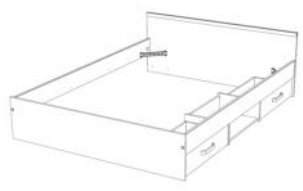

The products are made of particleboards with a thickness of 15 and 22 mm
The drawers are equipped with a ball-bearing runner system

WHITE	JACKSON OAK
SILVER GREY	BLACK STIPPLE

ADULT BEDROOM / Nashville

The NASHVILLE bed includes :

- One bed available in 140x190 cm, 140x200 cm or 90x200 cm
- Two L66 x D33 cm removable drawers with slim and trendy black metal effect handles that can be placed on the right or left side of the bed
- A headboard with a Black Stipple molding for the Jackson Oak models or Silver Grey for the White models
- An additional storage space placed between the drawers

Dimensions : L96 x H59 x D203
Weight : 30 kg - Volume : 0.063m³
Number of packages : 2
2038L2TI : White | Silver Grey version
2078L2TI : Jackson Oak | Black Stipple version

Dimensions : L146 x H59 x D193
Weight : 35 kg - Volume : 0.067m³
Number of packages : 2
2038L14T : White | Silver Grey version
2078L14T : Jackson Oak | Black Stipple version

Dimensions : L146 x H59 x D203
Weight : 35 kg - Volume : 0.069m³
Number of packages : 2
2038L24T : White | Silver Grey version