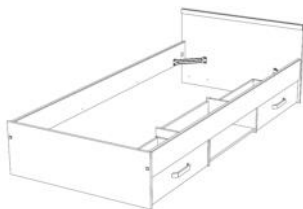

The products are made of particleboards with a thickness of 15 and 22 mm
The drawers are equipped with a ball-bearing runner system

WHITE	JACKSON OAK
SILVER GREY	BLACK STIPPLE

ADULT BEDROOM / Nashville

The NASHVILLE bed includes :

- One bed available in 140x190 cm, 140x200 cm or 90x200 cm
- Two L66 x D33 cm removable drawers with slim and trendy black metal effect handles that can be placed on the right or left side of the bed
- A headboard with a Black Stipple molding for the Jackson Oak models or Silver Grey for the White models
- An additional storage space placed between the drawers

Dimensions : L96 x H59 x D203
Weight : 30 kg - Volume : 0.063m³
Number of packages : 2
2038L2TI : White | Silver Grey version
2078L2TI : Jackson Oak | Black Stipple version

Dimensions : L146 x H59 x D193
Weight : 35 kg - Volume : 0.067m³
Number of packages : 2
2038L14T : White | Silver Grey version
2078L14T : Jackson Oak | Black Stipple version

Dimensions : L146 x H59 x D203
Weight : 35 kg - Volume : 0.069m³
Number of packages : 2
2038L24T : White | Silver Grey version