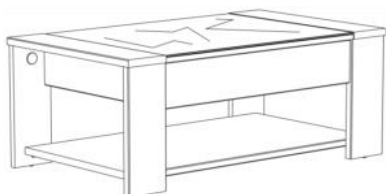

✦ Assert your personality with this TV bench and low table set with straight cuts and **Artisan Oak** color with visible knots sublimated by the presence of glass tops and **Black Stipple** tones for an **authentic** and **elegant** look

✦ Enjoy furniture with a **large storage capacity** like a coffee table with handleless drawer and a lower tray, ideal for discreetly storing everyday items

9503BATV : L152 x H47 x D40
Weight : 33 kg - Volume : 0,075m³

9505TABA : L99 x H40 x D57
Weight : 29 kg - Volume : 0,055m³

*The products are made of particleboards with a thickness of 15, 22 and 28 mm
The drawers are equipped with a roller runner system*

ARTISAN OAK