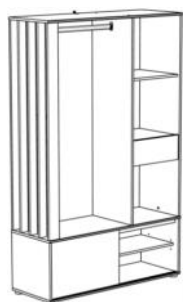

# HALL CABINET / Ghost

Brighten up your home with the Ghost cabinet!

✚ This very functional cabinet has all the necessary storage space to become indispensable: a wardrobe area, three storage compartments, a drawer as well as a lower storage unit with a sliding door

✚ Inspired by the *Japandi* trend and endowed with sober and pure lines, this elegant cabinet in **Japanese Oak | White** tones also integrates a claustra creating a soft and bright atmosphere

7628VEST : L110 x H183 x D40

Weight : 48 kg - Volume : 0,096m<sup>3</sup>

Number of packages : 2

The products are made of particleboards with a thickness of 15 mm

The drawers are equipped with a roller runner system

JAPANESE OAK

WHITE