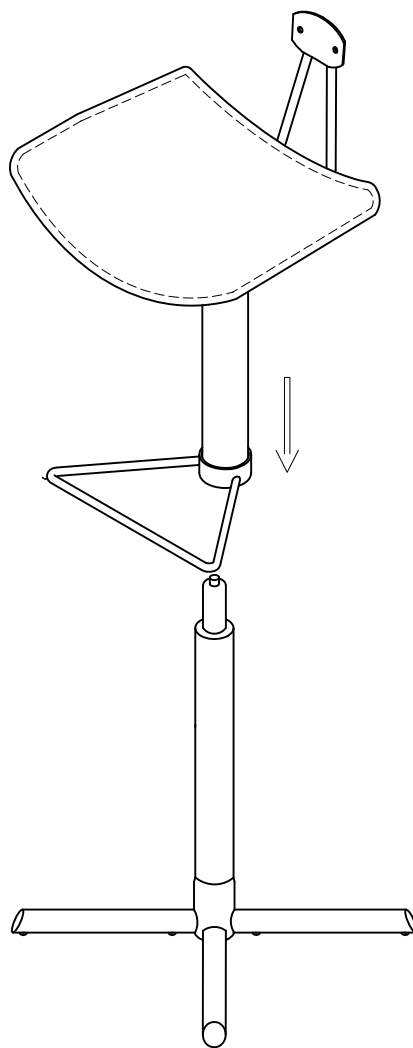

Blaise barstool(regleather)

Blaise barstool(regleather)

4mm
B x 1

M6x22mm
C x 4

M6x12mm
F x 2

①

Blaise barstool(regleather)

②

CAP TO BE REMOVED
BEFORE ASSEMBLY!

③

④

⑤