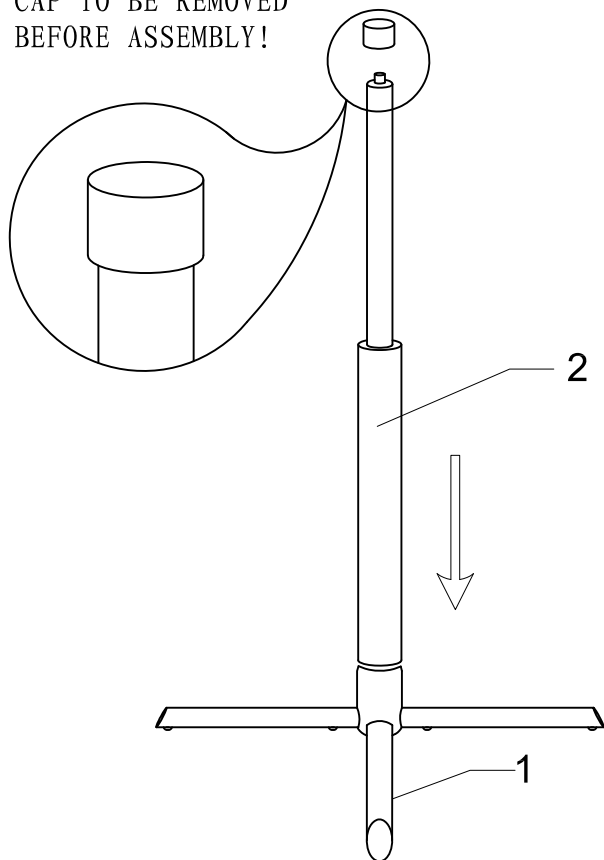

Blaise barstool(regleather)

Blaise barstool(regleather)

4mm
B x 1

M6x22mm
C x 4

M6x12mm
F x 2

①

Blaise barstool(regleather)

②

CAP TO BE REMOVED
BEFORE ASSEMBLY!

③

④

⑤