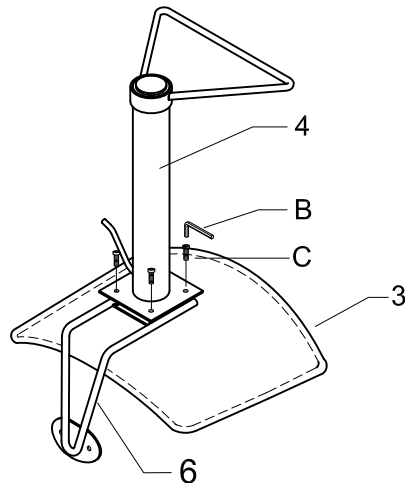

Blaise barstool(regleather)

Blaise barstool(regleather)

4mm
B x 1

M6x22mm
C x 4

M6x12mm
F x 2

①

Blaise barstool(regleather)

②

CAP TO BE REMOVED
BEFORE ASSEMBLY!

③

④

⑤