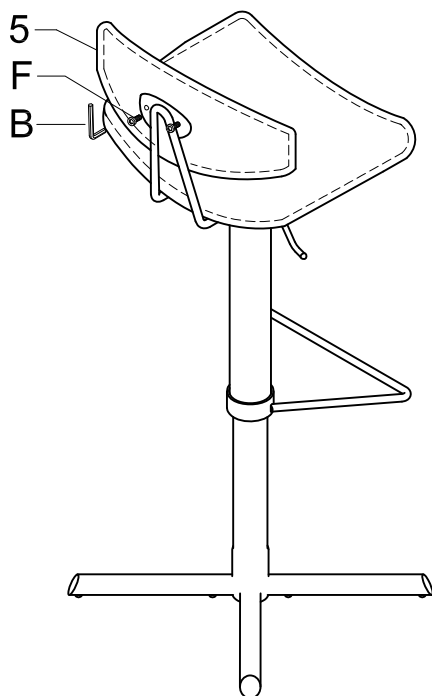

Blaise barstool(regleather)

Blaise barstool(regleather)

4mm
B x 1

M6x22mm
C x 4

M6x12mm
F x 2

①

Blaise barstool(regleather)

②

CAP TO BE REMOVED
BEFORE ASSEMBLY!

③

④

⑤