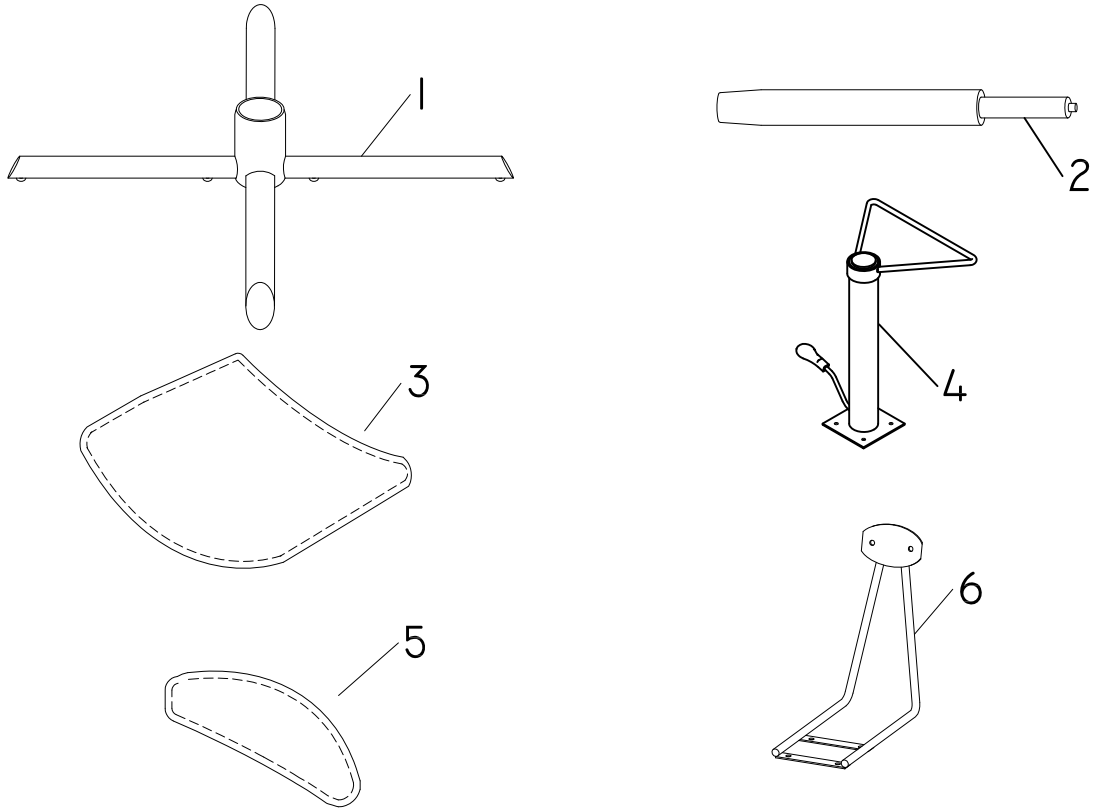

Blaise barstool(regleather)

Blaise barstool(regleather)

4mm
B x 1

M6x22mm
C x 4

M6x12mm
F x 2

①

Blaise barstool(regleather)

②

CAP TO BE REMOVED
BEFORE ASSEMBLY!

③

④

⑤