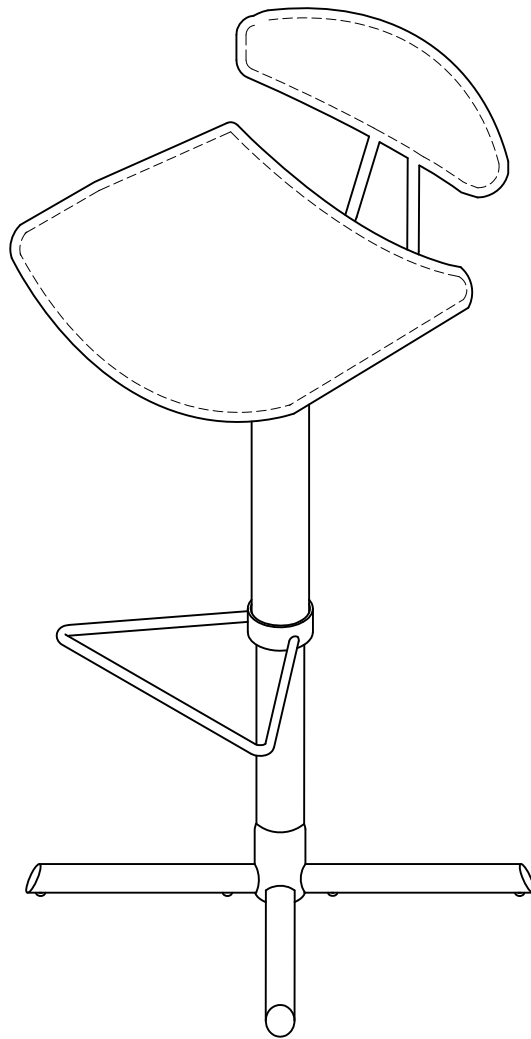

Blaise barstool(regleather)

Blaise barstool(regleather)

4mm
B x 1

M6x22mm
C x 4

M6x12mm
F x 2

①

Blaise barstool(regleather)

②

CAP TO BE REMOVED
BEFORE ASSEMBLY!

③

④

⑤