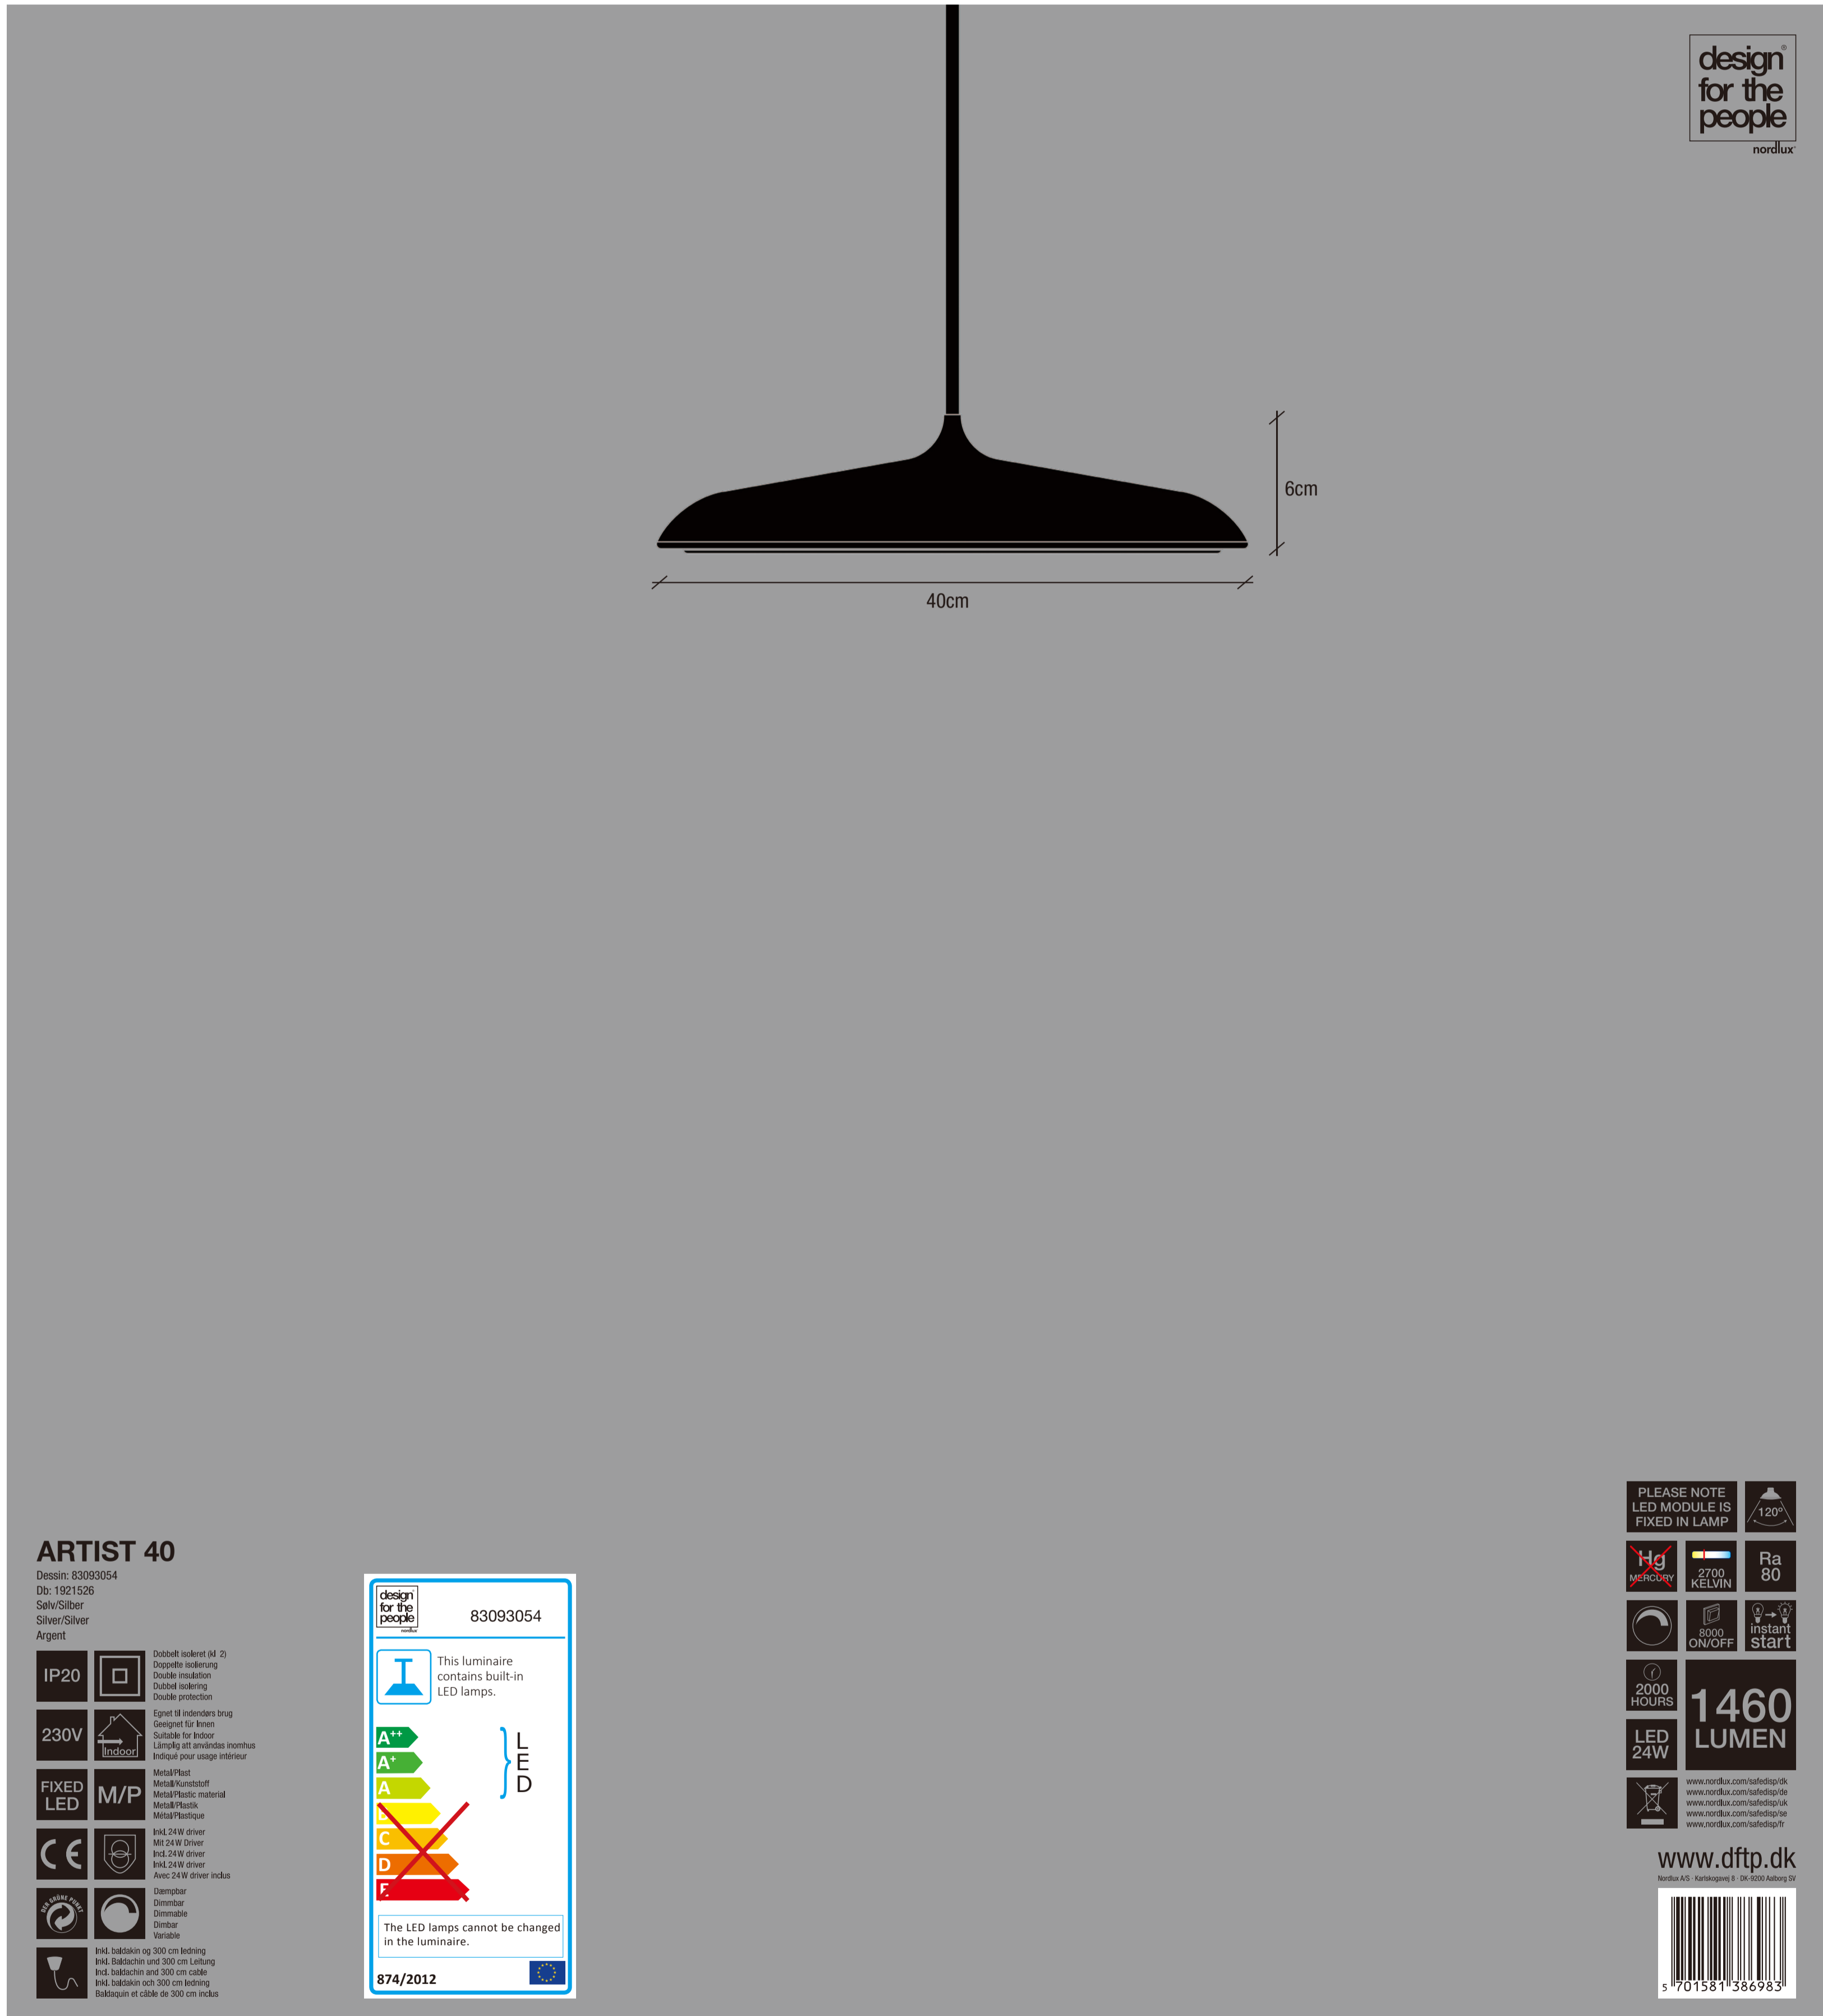

design for the people
nordlux

- **IP20** Outdoor outdoor light is
  Outdoor outdoor light
  Outdoor outdoor light
  Outdoor outdoor light
- **230V**
- **FIXED LED**
- **CE**

design for the people
83093054

This luminaire
contains built-in
LED lamps.

A++
A+
A
B
C
D
E
F

The LED lamps cannot be changed
on the luminaire.

874/2012

PLEASE NOTE
LED MODULE IS
FIXED IN LAMP

Hg
0.000000g

Ra
80

2700
KELVIN

0-10V
ON/OFF

1460
LUMEN

LED
24W

2000
HOURS

www.nordlux.com
www.dft.dk

www.dft.dk
Barcode: 5 701338 336999