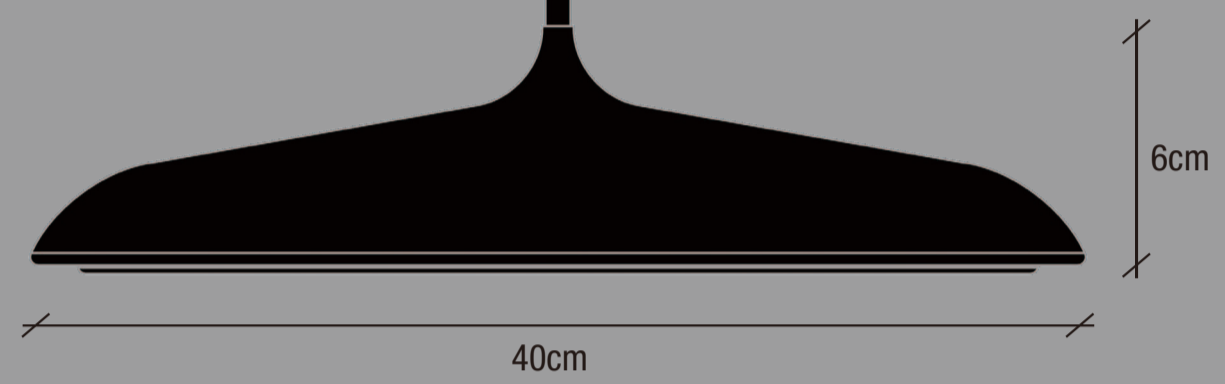

- **IP20** Outdoor outdoor light is
  Outdoor outdoor light
  Outdoor outdoor light
  Outdoor outdoor light
- **230V**
- **FIXED LED**
- **CE**

design for the people
83093054

This luminaire
contains built-in
LED lamps.

A++
A+
A
B
C
D
E
F

The LED lamps cannot be changed
on the luminaire.

874/2012

PLEASE NOTE
LED MODULE IS
FIXED IN LAMP

Hg
0.000000g

Ra
80

2700
KELVIN

0-10V
ON/OFF

1460
LUMEN

LED
24W

2000
HOURS

www.nordlux.com
www.dft.dk

www.dft.dk
Barcode: 5 701338 336999