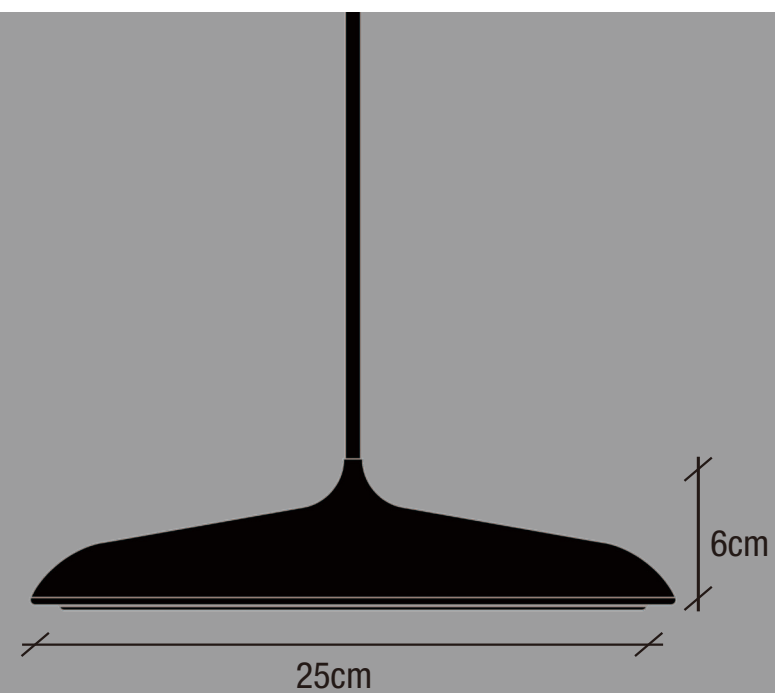

design for the people

nordlux

ARTIST 25

design for the people

nordlux

design for the people

nordlux

design for the people

nordlux

design for the people

nordlux