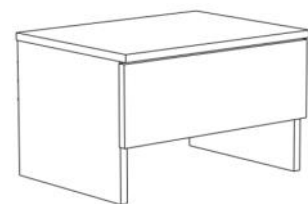

ADULT BEDROOM / Bianca

✦ Equipped with a head and foot-board in glossy white finish, this very contemporary model will allow you to give your room a modern look at a low price

✦ A bedside table with an 11 cm high **Glossy White** drawer is also available to complete your set-up

✦ A sober and natural style with **Matte White** and **Glossy White** finishes

3071L140 : L146 x H75 x D195
Weight : 26 kg - Volume : 0,050m³

3071CHET : L44 x H29 x D33
Weight : 6 kg - Volume : 0,013m³