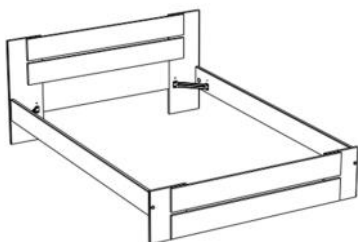

ADULT BEDROOM / Bianca

✦ Equipped with a head and foot-board in glossy white finish, this very contemporary model will allow you to give your room a modern look at a low price

✦ A bedside table with an 11 cm high **Glossy White** drawer is also available to complete your set-up

✦ A sober and natural style with **Matte White** and **Glossy White** finishes

3071L140 : L146 x H75 x D195
Weight : 26 kg - Volume : 0,050m³

3071CHET : L44 x H29 x D33
Weight : 6 kg - Volume : 0,013m³